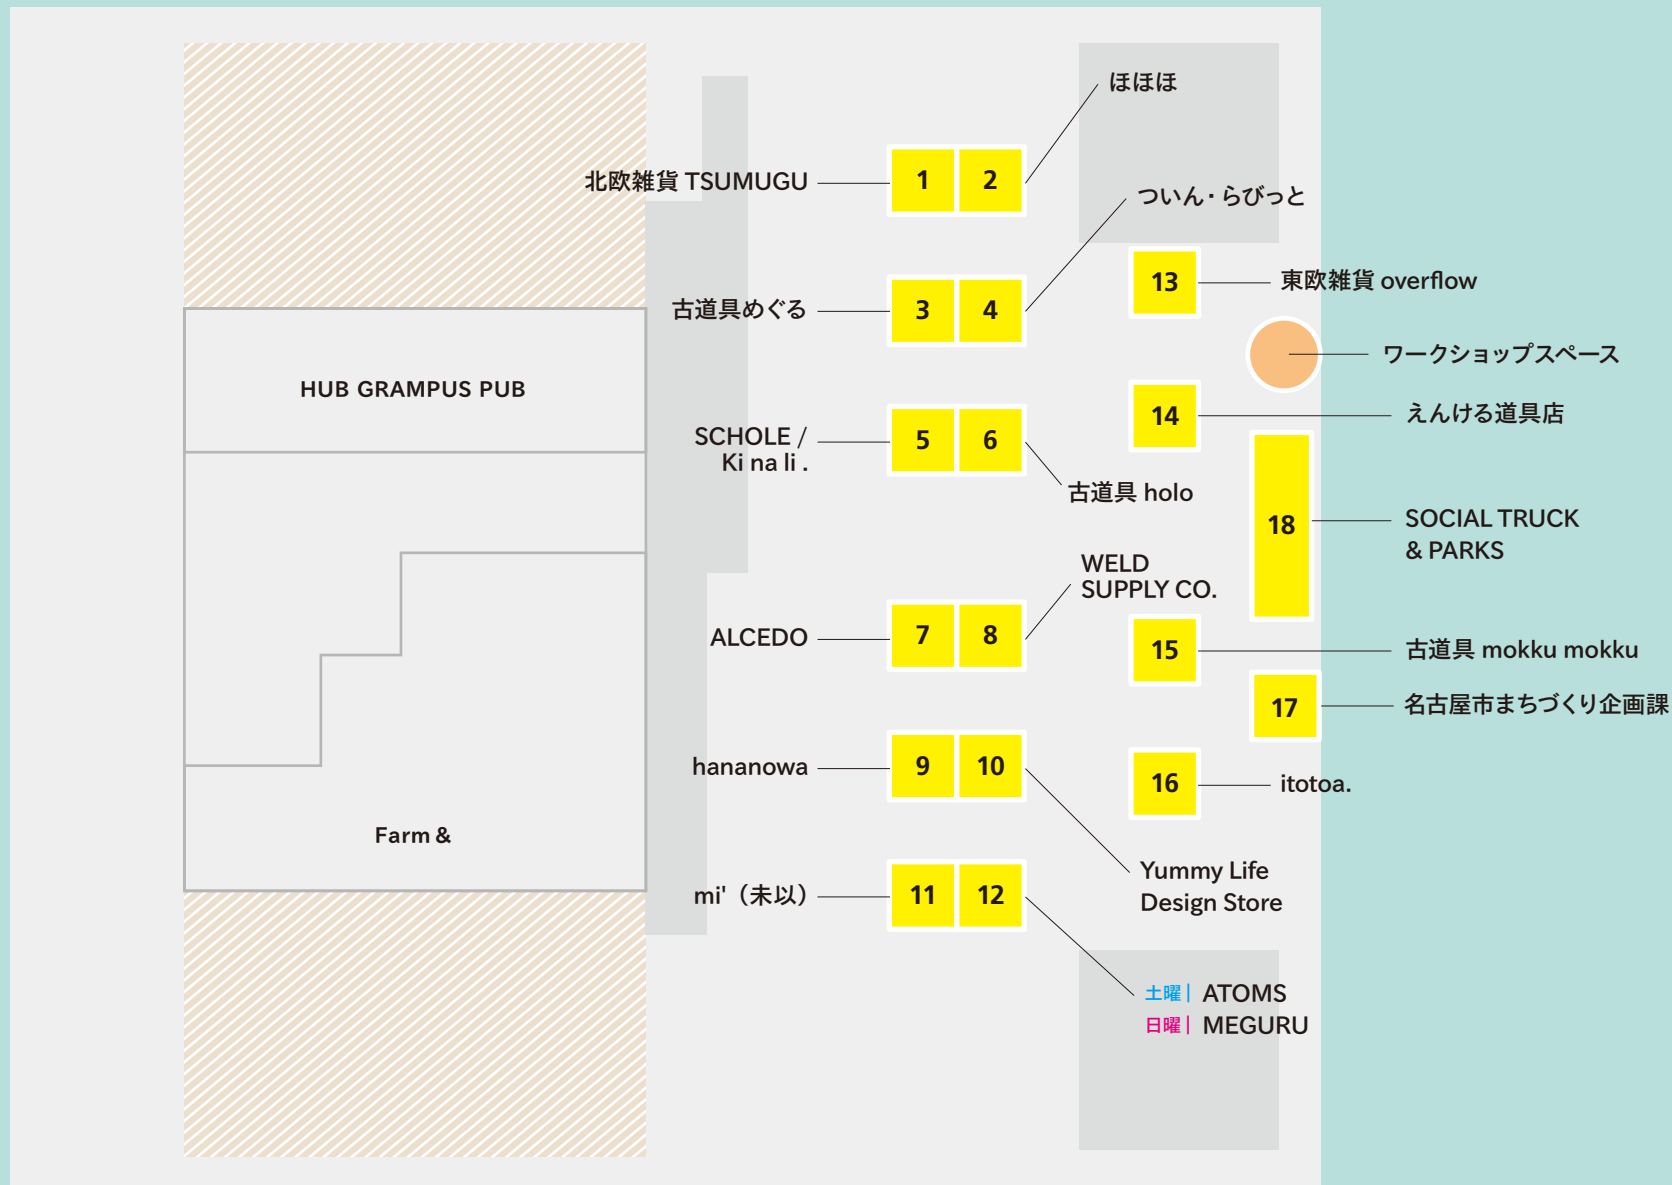

SOCIAL TRUCK
MARKET

MARCH 13-14 | LIFE,CITY

11:30-17:00 NAGOYA TV TOWER

SOCIAL TRUCK
MARKET

MARCH 20-21 | FASHION, ONLY

11:30-17:00 NAGOYA TV TOWER

SOCIAL TRUCK
MARKET

MARCH 27-28 | FLOWER

11:30-17:00 NAGOYA TV TOWER