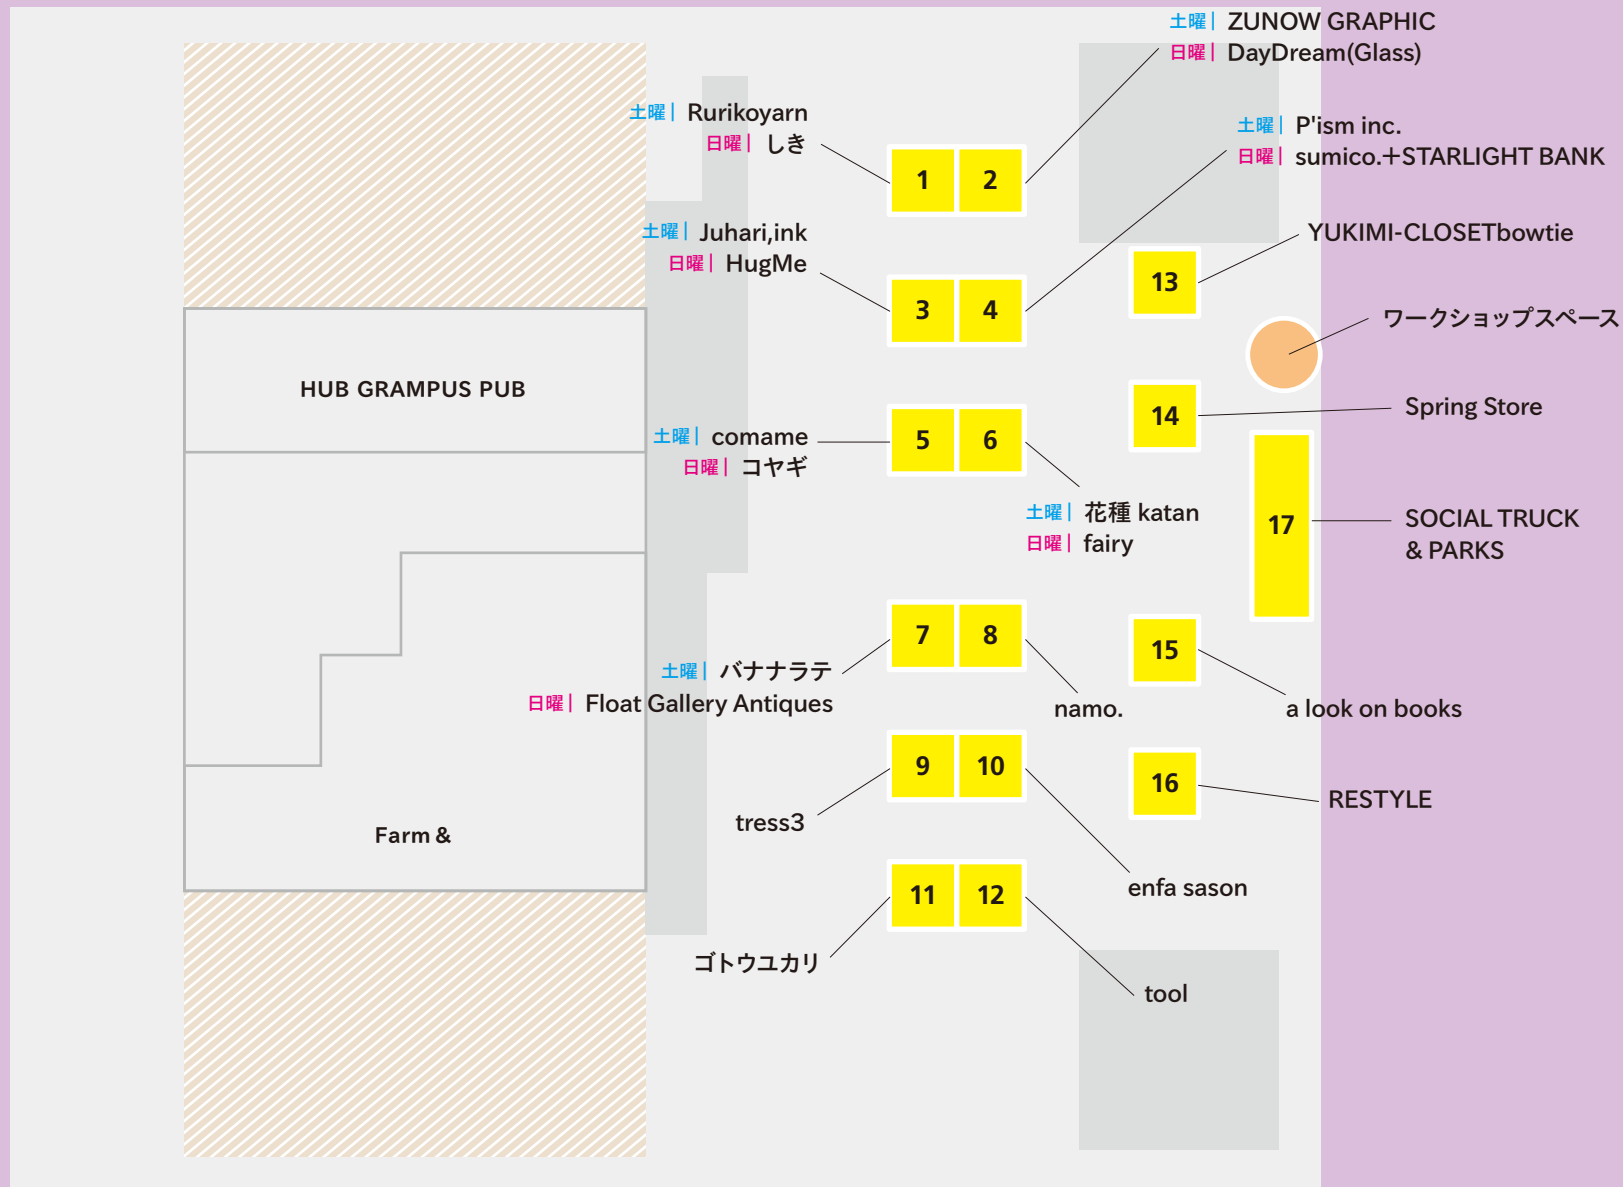

SOCIAL TRUCK
MARKET

MARCH 13-14 | LIFE,CITY

11:30-17:00 NAGOYA TV TOWER

SOCIAL TRUCK
MARKET

MARCH 20-21 | FASHION, ONLY

11:30-17:00 NAGOYA TV TOWER

SOCIAL TRUCK
MARKET

MARCH 27-28 | FLOWER

11:30-17:00 NAGOYA TV TOWER