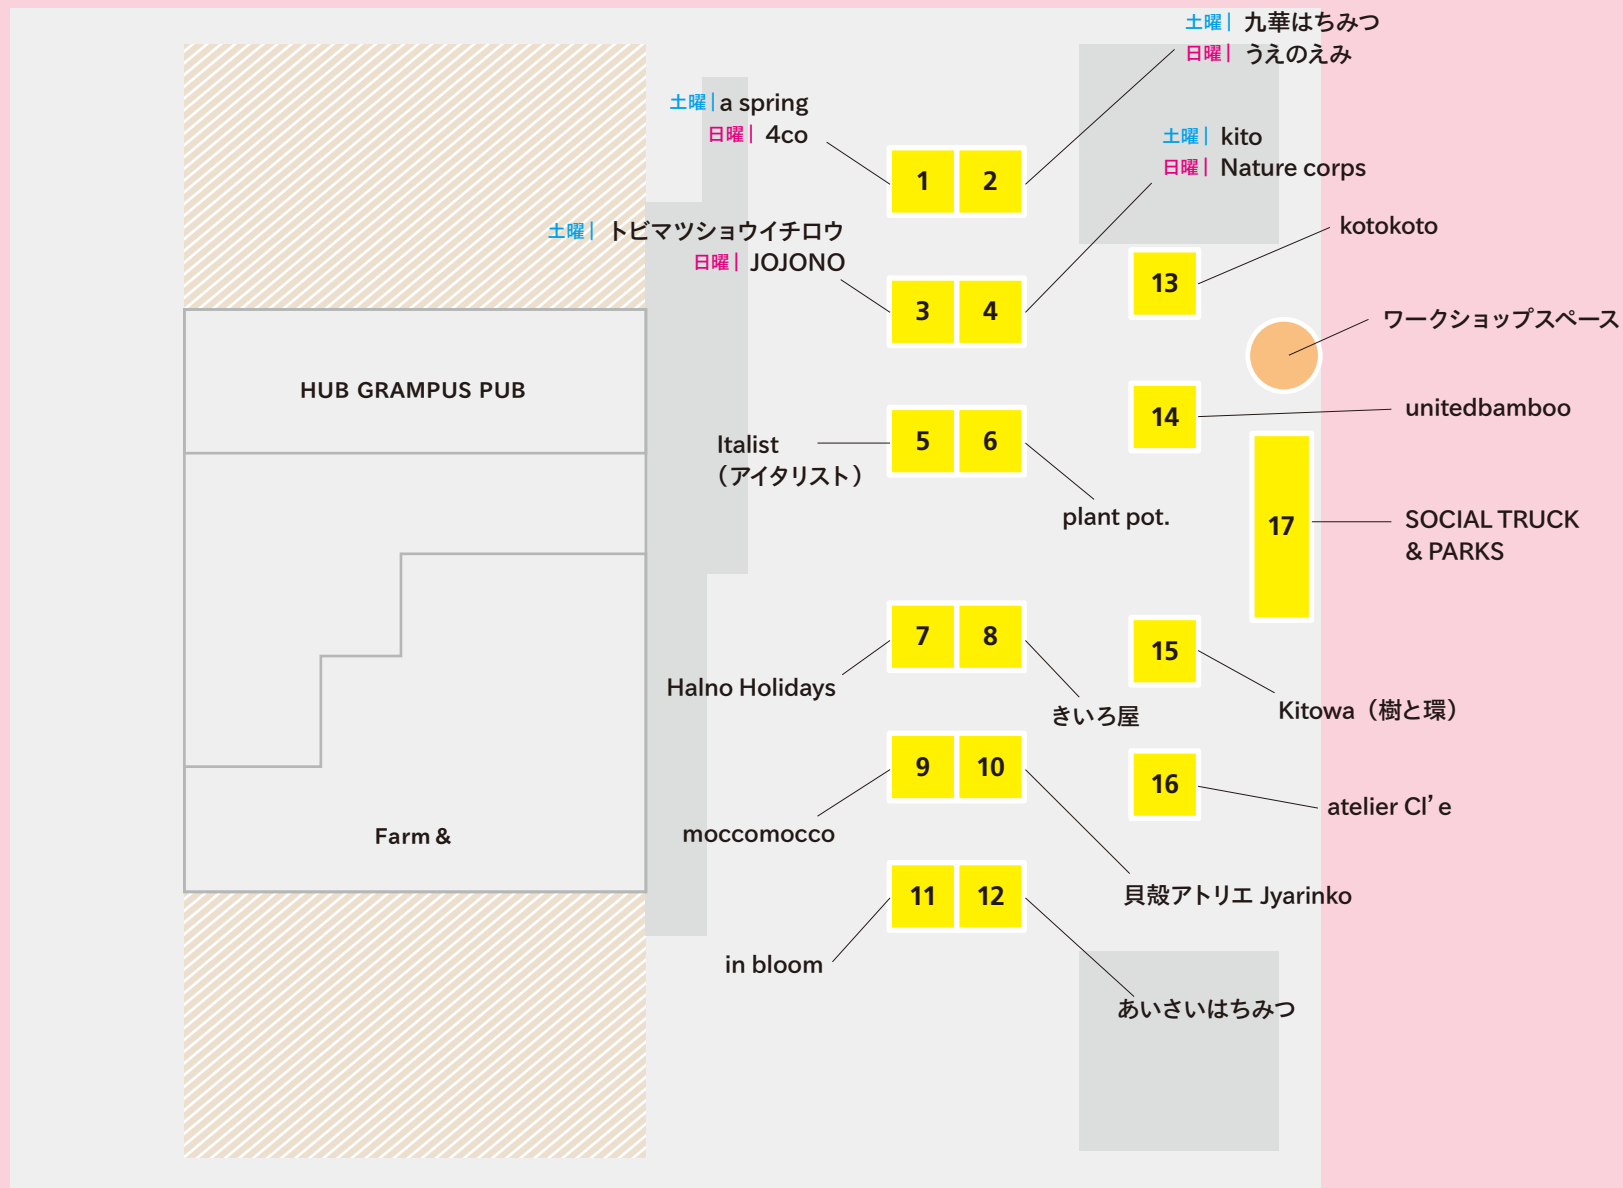

SOCIAL TRUCK
MARKET

MARCH 13-14 | LIFE,CITY

11:30-17:00 NAGOYA TV TOWER

SOCIAL TRUCK
MARKET

MARCH 20-21 | FASHION, ONLY

11:30-17:00 NAGOYA TV TOWER

SOCIAL TRUCK
MARKET

MARCH 27-28 | FLOWER

11:30-17:00 NAGOYA TV TOWER