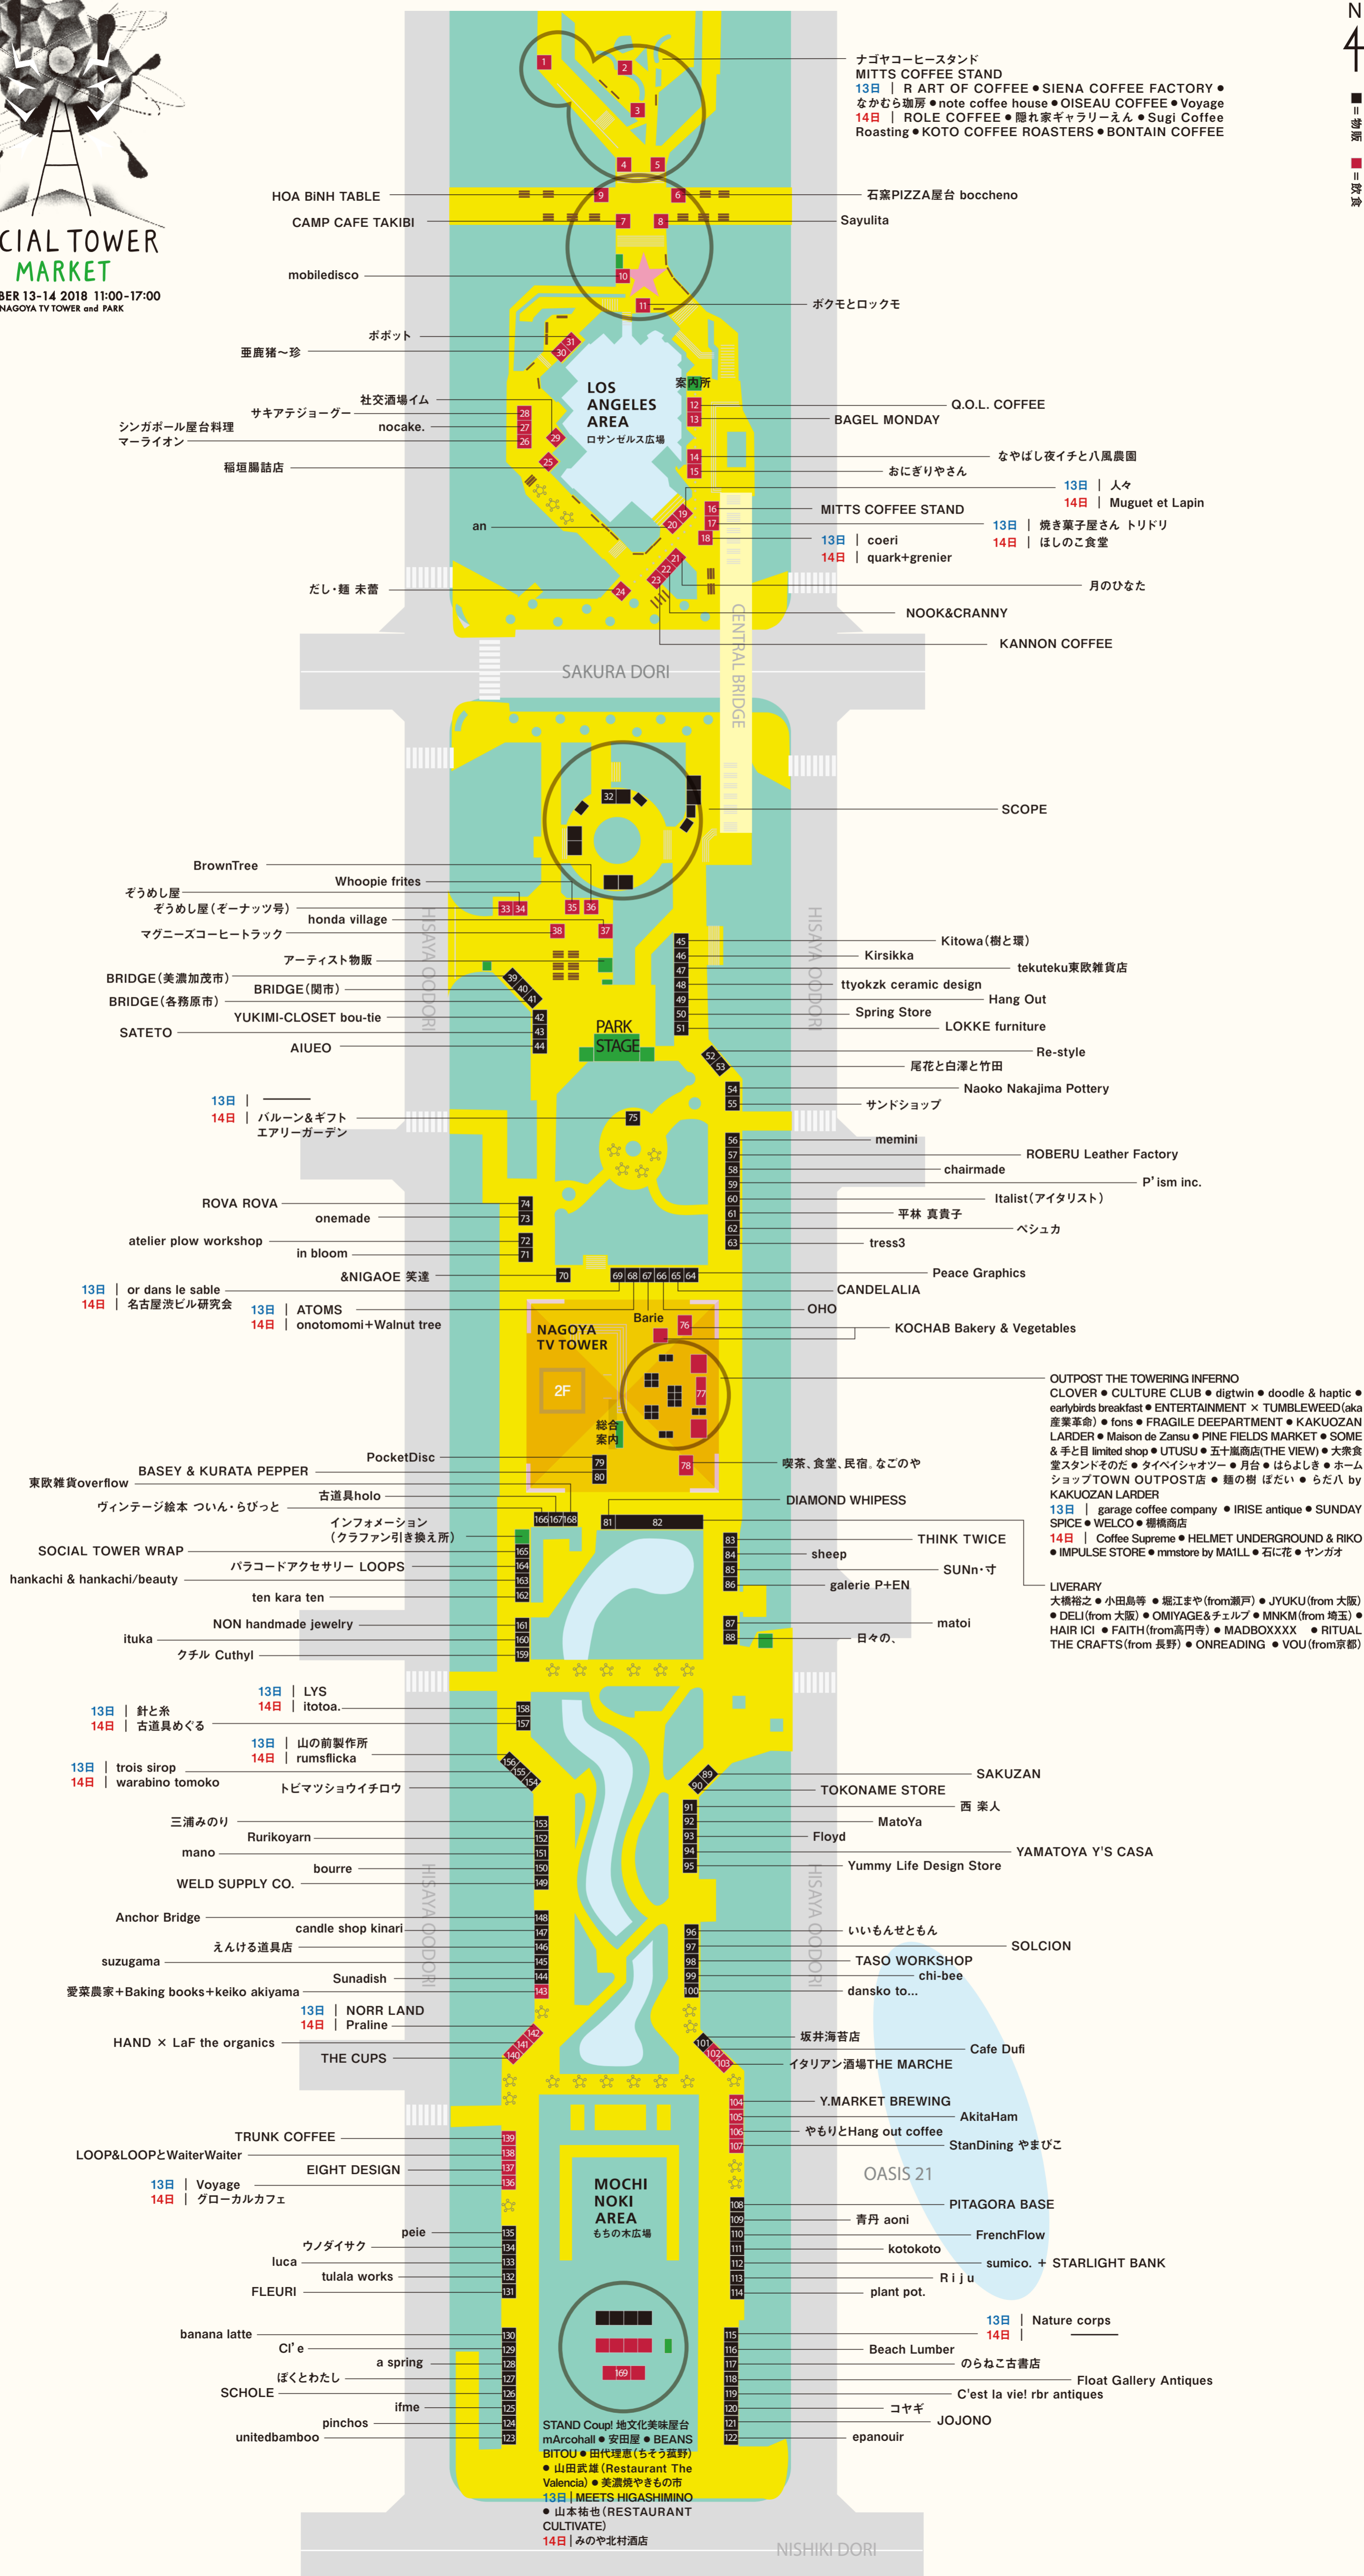

SOCIAL TOWER MARKET

OCTOBER 13-14 2018 11:00-17:00
NAGOYA TV TOWER and PARK

ナゴヤコーヒースタンド
MITTS COFFEE STAND
13日 | R ART OF COFFEE ● SIENA COFFEE FACTORY ●
なかむら珈房 ● note coffee house ● OISEAU COFFEE ● Voyage
14日 | ROLE COFFEE ● 隠れ家ギャラリーえん ● Sugi Coffee
Roasting ● KOTO COFFEE ROASTERS ● BONTAIN COFFEE