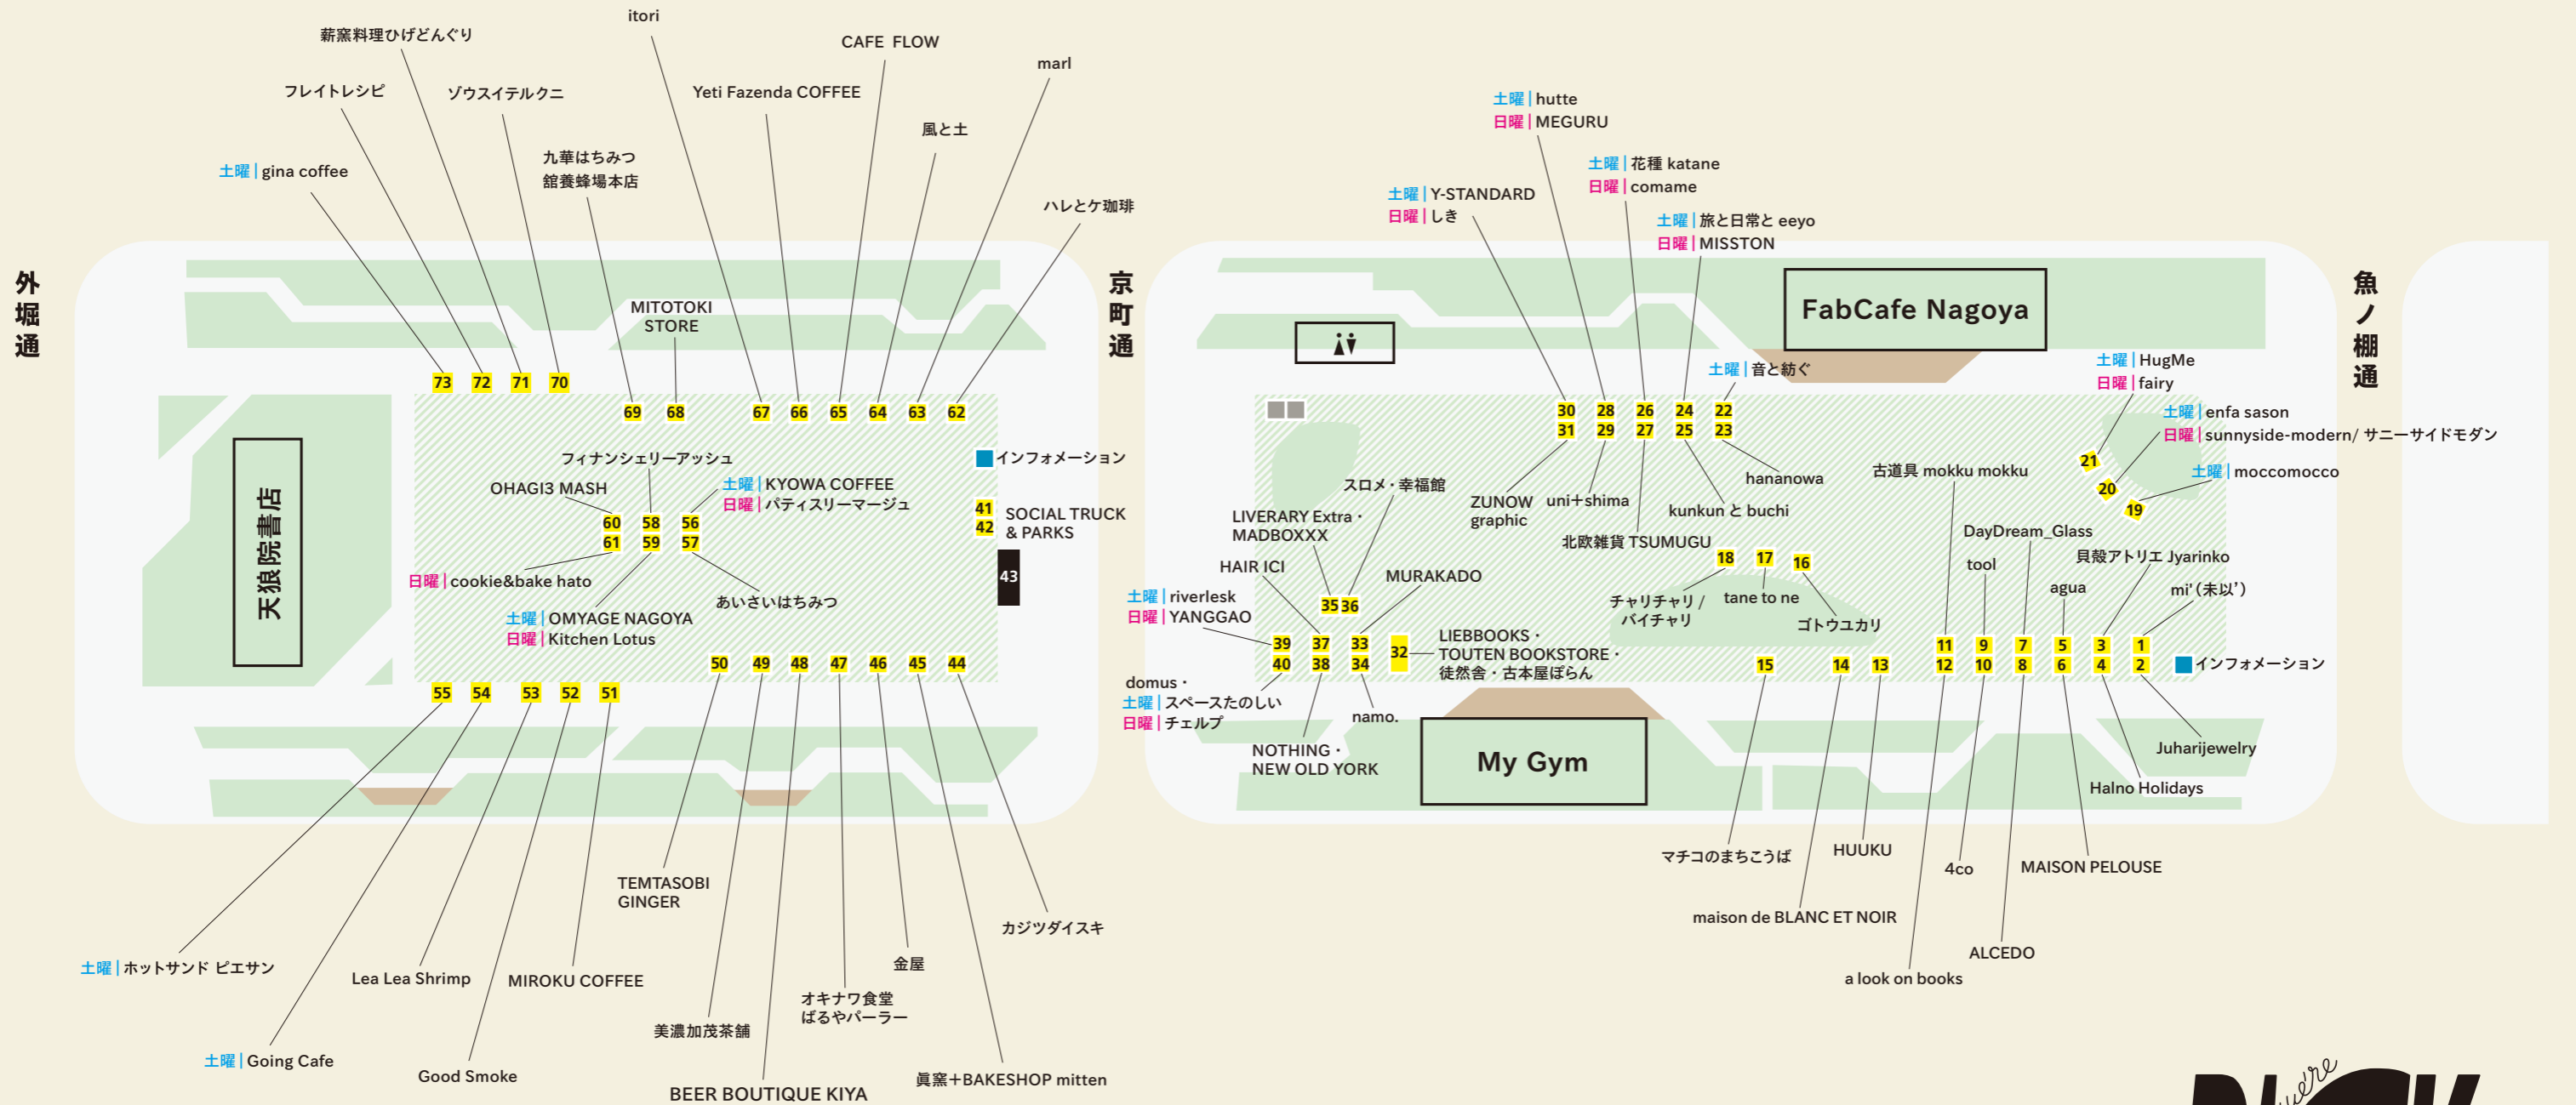

OCTOBER 24-25 2020

11:30-19:30 / Hisaya-odori park, SHIBAFU HIROBA

OCTOBER 31-NOVEMBER 1 2020

11:30-19:30 / Hisaya-odori park, SHIBAFU HIROBA